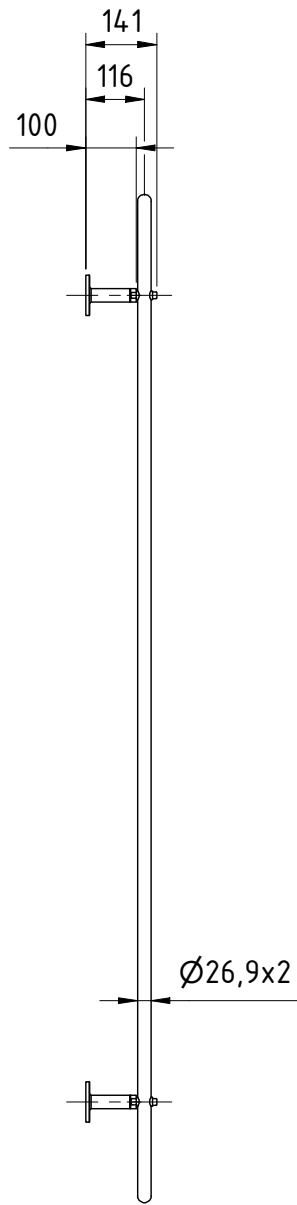

150

326,9x2

B (1:1) 4 rods

Webnet Frames Kit 100 mm

The reproduction, distribution and utilization of this drawing as well as the communication of its contents to others without express authorization is prohibited. Offenders will be held liable for the payment of damages. All rights reserved in the event of the grant of a patent, utility model or design.

Webnet micro
20261-0200-120

Montagematerialien gemäss Katalog G2 technical S. 71

Pos.	Anz./Qty.	Art.-No. / Standard	Bezeichnung / Description	Gewicht / Weight
4	4	30844-0800-045	Zylinderschraube DIN 912 M8x45 A4	
3	8	30862-0800-26	Formanschluss	
2	4	30897-0100-10	Distanzhalter GreenTrellis	
1	1	30924-6126-40	Webnet-Rahmen Classic Set 1x	