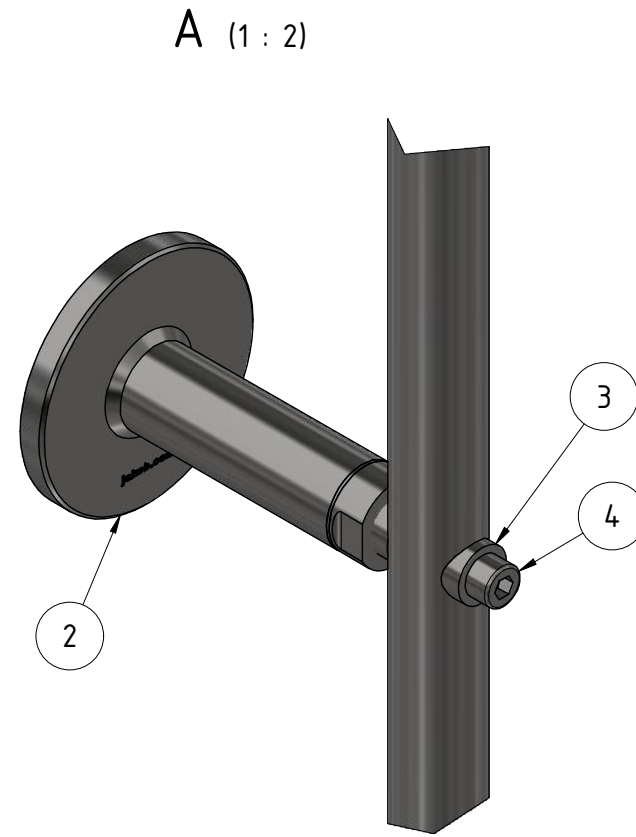

150

326,9x2

B (1:1) 4 rods

Webnet Frames Kit 100 mm

The reproduction, distribution and utilization of this drawing as well as the communication of its contents to others without express authorization is prohibited. Offenders will be held liable for the payment of damages. All rights reserved in the event of the grant of a patent, utility model or design.

Webnet micro
20261-0200-120

Montagematerialien gemäss Katalog G2 technical S. 71

Pos.	Anz./Qty.	Art.-No. / Standard	Bezeichnung / Description	Gewicht / Weight
4	4	30844-0800-045	Zylinderschraube DIN 912 M8x45 A4	
3	8	30862-0800-26	Formanschluss	
2	4	30897-0100-10	Distanzhalter GreenTrellis	
1	1	30924-6126-40	Webnet-Rahmen Classic Set 1x	