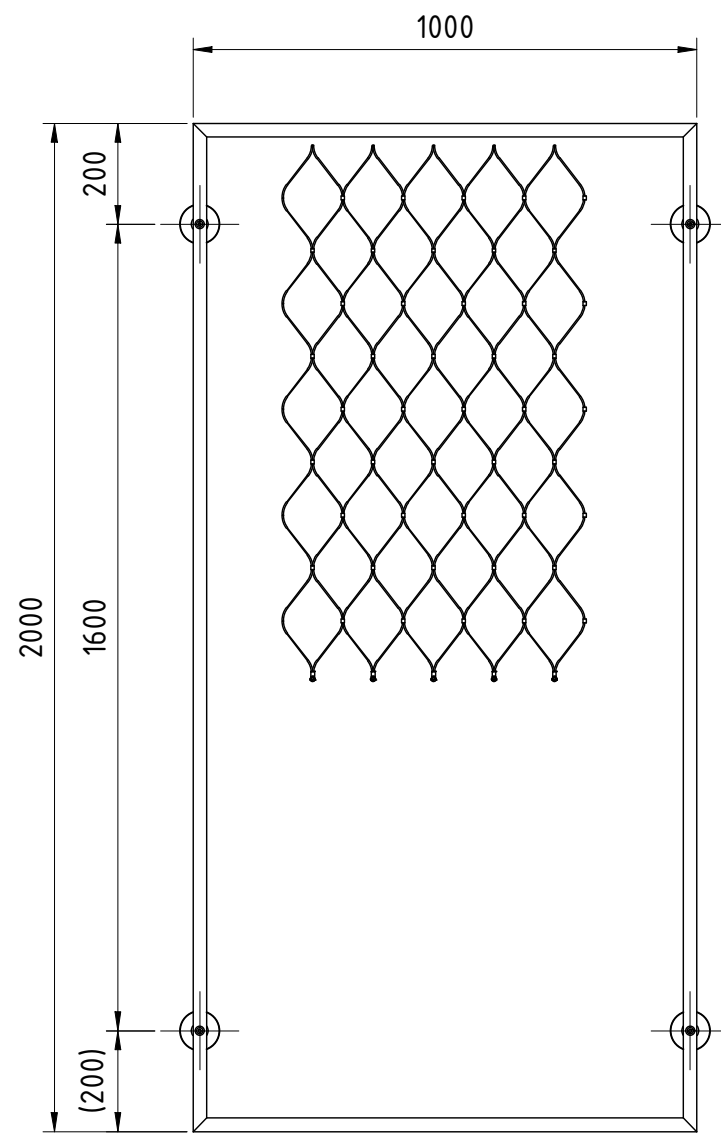

150

326,9x2

B (1:1) 4 rods

Webnet Frames Kit 100 mm

The reproduction, distribution and utilization of this drawing as well as the communication of its contents to others without express authorization is prohibited. Offenders will be held liable for the payment of damages. All rights reserved in the event of the grant of a patent, utility model or design.

Webnet micro
20261-0200-120

Montagematerialien gemäss Katalog G2 technical S. 71

Pos.	Anz./Qty.	Art.-No. / Standard	Bezeichnung / Description	Gewicht / Weight
4	4	30844-0800-045	Zylinderschraube DIN 912 M8x45 A4	
3	8	30862-0800-26	Formanschluss	
2	4	30897-0100-10	Distanzhalter GreenTrellis	
1	1	30924-6126-40	Webnet-Rahmen Classic Set 1x	