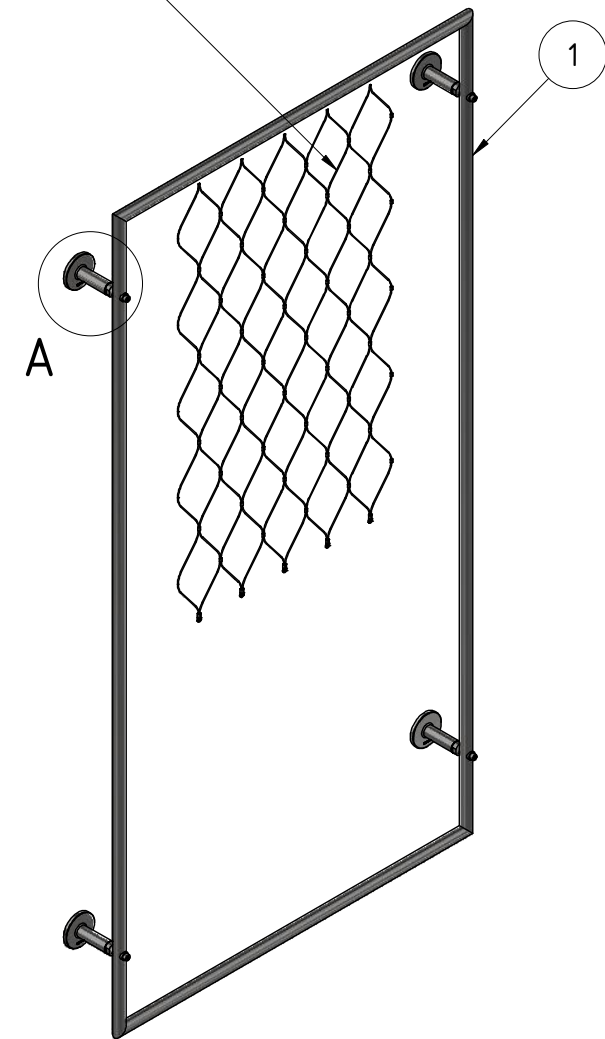

150

326,9x2

B (1:1) 4 rods

Webnet Frames Kit 100 mm

The reproduction, distribution and utilization of this drawing as well as the communication of its contents to others without express authorization is prohibited. Offenders will be held liable for the payment of damages. All rights reserved in the event of the grant of a patent, utility model or design.

Webnet micro
20261-0200-120

Montagematerialien gemäss Katalog G2 technical S. 71

Pos.	Anz./Qty.	Art.-No. / Standard	Bezeichnung / Description	Gewicht / Weight
4	4	30844-0800-045	Zylinderschraube DIN 912 M8x45 A4	
3	8	30862-0800-26	Formanschluss	
2	4	30897-0100-10	Distanzhalter GreenTrellis	
1	1	30924-6126-40	Webnet-Rahmen Classic Set 1x	